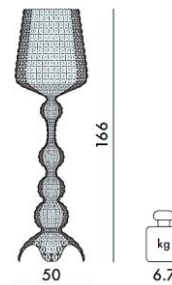

Kabuki

The Kabuki floor lamp is injection moulded. The technology used makes it possible to create a woven structure similar to lace with a unique perforated surface through which the light is diffused. Available in indoor and outdoor versions.

Brand: **KARTELL**

Item type: Outdoor Floor Lamp

Item code: 9185/B4

Designer: Ferruccio Laviani

Color: Crystal

Dimension: Ø50 x 166 cm

Please click the link for more option and finishes:

https://www.kartell.com/IT/it/illuminazione/kabuki/09180?variantName=x_colorVariant&variantValue=B4